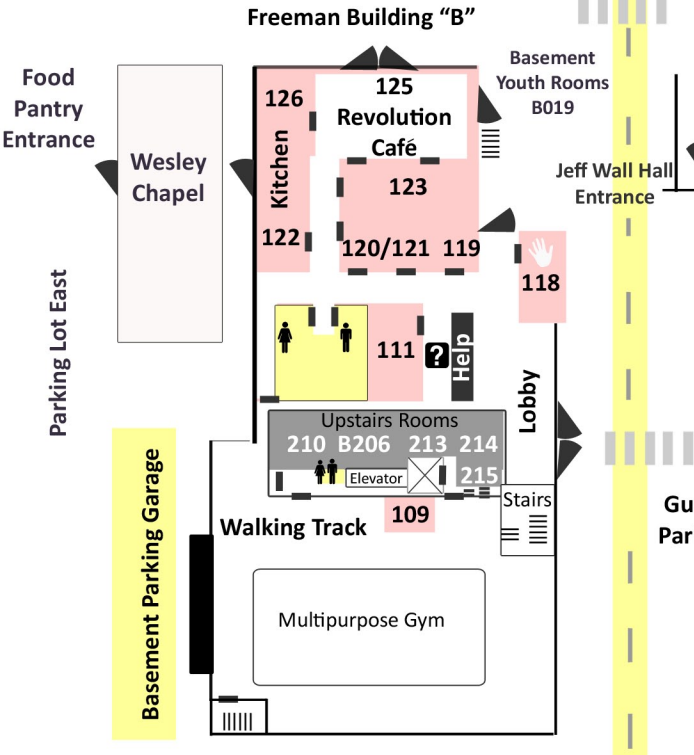

Welcome!

Cookeville First United Methodist Church Classroom Map

Key

-  Steeple/Sanctuary
-  Welcome Center
-  Primary Nursery
-  Restrooms
-  1st Level
Christian Life Center (CLC)
-  1st Level
Freeman Building
-  2nd Level Classrooms
-  Elevator

N
↑

Dixie Avenue

Freeze Street

Parking Lot

E. Broad Street

E. Spring Street

Madison Avenue