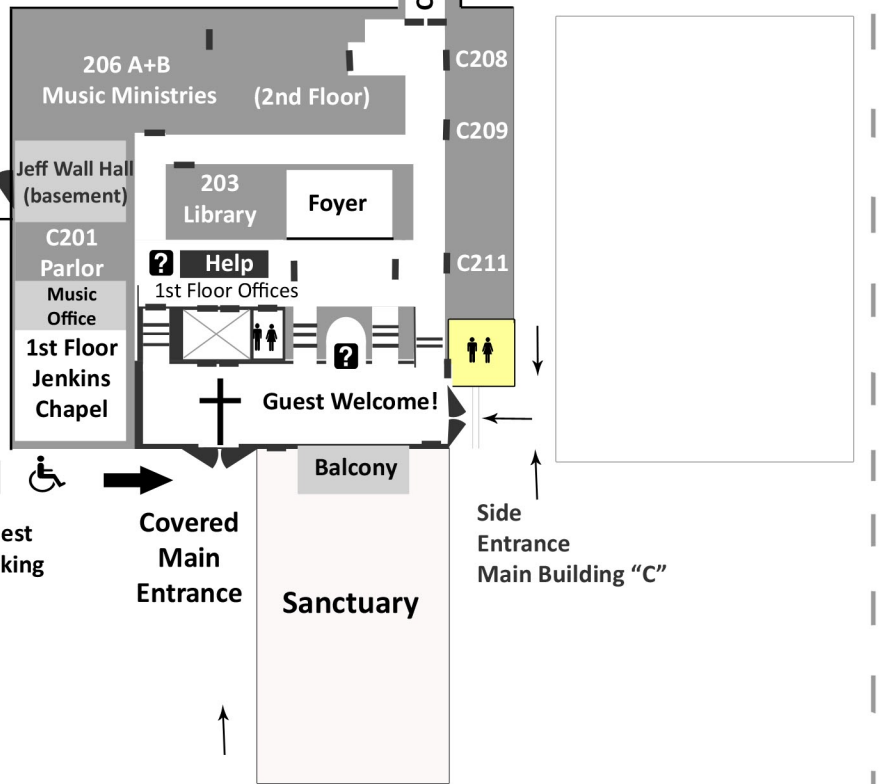

Welcome!

Cookeville First United Methodist Church Classroom Map

Key

-  Steeple/Sanctuary
-  Welcome Center
-  Primary Nursery
-  Restrooms
-  1st Level
Christian Life Center (CLC)
-  1st Level
Freeman Building
-  2nd Level Classrooms
-  Elevator

N
↑

Dixie Avenue

Freeze Street

Parking Lot

E. Broad Street

E. Spring Street

Madison Avenue